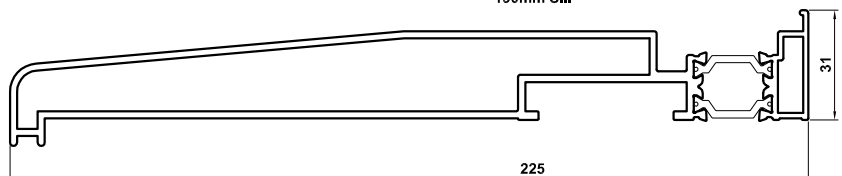

ALUMINIUM CASEMENT WINDOW ANCILLARY PROFILES ALITHERM 300 & CLASSIC-AL

ETC385
135° Corner Post

ETC048
Corner Post

ETC081
Variable Corner Post
Saddle
150° - 170°

ETC081
Variable Corner Post
Saddle
150° - 170°

ETC082
Variable Corner Post
Saddle
130° - 150°

ETC082
Variable Corner Post
Saddle
130° - 150°

ETC083
Variable Corner Post
Saddle
110° - 130°

ETC083
Variable Corner Post
Saddle
110° - 130°

ETC080
Variable Corner Post
Center

ETC080
Variable Corner Post
Center

ETC080
Variable Corner Post
Center

ETC517
Coupler

W20165
Astragal Bar

AM603
Astragal Bar

3637
PVC Frame Packer

ETC178
85mm Stub Sill

ETC157N
150mm Sill

ETD052
Coupler

ETC158N
190mm Sill

20mm Flat Trim

ETC179
225mm Sill