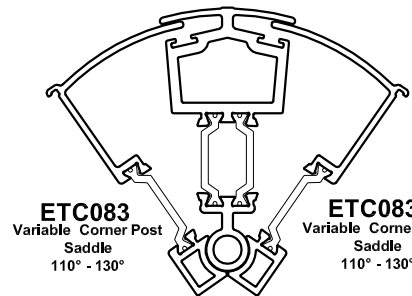

ALUMINIUM CASEMENT WINDOW ANCILLARY PROFILES ALITHERM 300 & CLASSIC-AL

ETC385
135° Corner Post

ETC048
Corner Post

ETC081
Variable Corner Post
Saddle
150° - 170°

ETC081
Variable Corner Post
Saddle
150° - 170°

ETC082
Variable Corner Post
Saddle
130° - 150°

ETC082
Variable Corner Post
Saddle
130° - 150°

ETC083
Variable Corner Post
Saddle
110° - 130°

ETC083
Variable Corner Post
Saddle
110° - 130°

ETC080
Variable Corner Post
Center

ETC080
Variable Corner Post
Center

ETC080
Variable Corner Post
Center

ETC517
Coupler

W20165
Astragal Bar

AM603
Astragal Bar

3637
PVC Frame Packer

ETC178
85mm Stub Sill

ETC157N
150mm Sill

ETD052
Coupler

ETC158N
190mm Sill

20mm Flat Trim

ETC179
225mm Sill