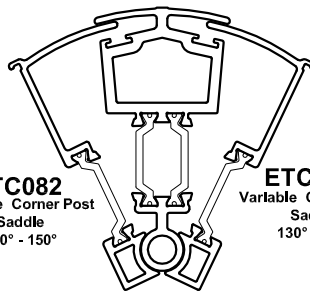

ALUMINIUM CASEMENT WINDOW ANCILLARY PROFILES ALITHERM 300 & CLASSIC-AL

ETC385
135° Corner Post

ETC048
Corner Post

ETC081
Variable Corner Post
Saddle
150° - 170°

ETC081
Variable Corner Post
Saddle
150° - 170°

ETC082
Variable Corner Post
Saddle
130° - 150°

ETC082
Variable Corner Post
Saddle
130° - 150°

ETC083
Variable Corner Post
Saddle
110° - 130°

ETC083
Variable Corner Post
Saddle
110° - 130°

ETC080
Variable Corner Post
Center

ETC080
Variable Corner Post
Center

ETC080
Variable Corner Post
Center

ETC517
Coupler

W20165
Astragal Bar

AM603
Astragal Bar

3637
PVC Frame Packer

ETC178
85mm Stub Sill

ETC157N
150mm Sill

ETD052
Coupler

ETC158N
190mm Sill

20mm Flat Trim

ETC179
225mm Sill