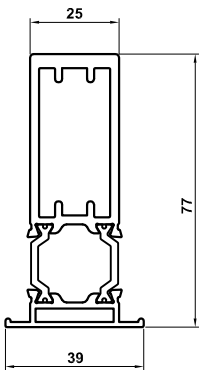

ETC082
Variable Corner Post
Saddle
130° - 150°

ETC082
Variable Corner Post
Saddle
130° - 150°

ETC083
Variable Corner Post
Saddle
110° - 130°

ETC083
Variable Corner Post
Saddle
110° - 130°

ETC080
Variable Corner Post
Center

ETC080
Variable Corner Post
Center

ETC080
Variable Corner Post
Center

ETC517
Coupler

W20165
Astragal Bar

AM603
Astragal Bar

3637
PVC Frame Packer

ETC178
85mm Stub Sill

ETC157N
150mm Sill

ETD052
Coupler

ETC158N
190mm Sill

20mm Flat Trim

ETC179
225mm Sill