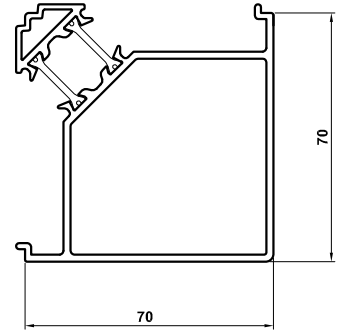

ALUMINIUM CASEMENT WINDOW ANCILLARY PROFILES ALITHERM 300 & CLASSIC-AL

ETC385
135° Corner Post

ETC048
Corner Post

ETC081
Variable Corner Post
Saddle
150° - 170°

ETC081
Variable Corner Post
Saddle
150° - 170°

ETC082
Variable Corner Post
Saddle
130° - 150°

ETC082
Variable Corner Post
Saddle
130° - 150°

ETC083
Variable Corner Post
Saddle
110° - 130°

ETC083
Variable Corner Post
Saddle
110° - 130°

ETC080
Variable Corner Post
Center