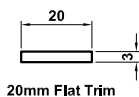

ETC080
Variable Corner Post
Center

ETC080
Variable Corner Post
Center

ETC517
Coupler

W20165
Astragal Bar

AM603
Astragal Bar

3637
PVC Frame Packer

ETC178
85mm Stub Sill

ETC157N
150mm Sill

ETD052
Coupler

ETC158N
190mm Sill

20mm Flat Trim

ETC179
225mm Sill