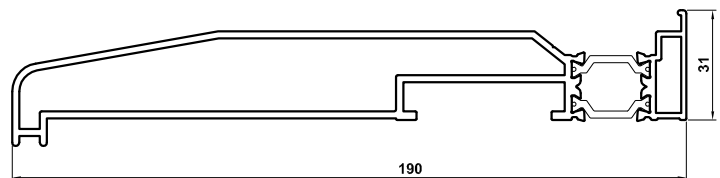

ALUMINIUM CASEMENT WINDOW ANCILLARY PROFILES ALITHERM 300 & CLASSIC-AL

ETC385
135° Corner Post

ETC048
Corner Post

ETC081
Variable Corner Post
Saddle
150° - 170°

ETC081
Variable Corner Post
Saddle
150° - 170°

ETC082
Variable Corner Post
Saddle
130° - 150°

ETC082
Variable Corner Post
Saddle
130° - 150°

ETC083
Variable Corner Post
Saddle
110° - 130°

ETC083
Variable Corner Post
Saddle
110° - 130°

ETC080
Variable Corner Post
Center

ETC080
Variable Corner Post
Center

ETC080
Variable Corner Post
Center

ETC517
Coupler

W20165
Astragal Bar

AM603
Astragal Bar

3637
PVC Frame Packer

ETC178
85mm Stub Sill

ETC157N
150mm Sill

ETD052
Coupler

ETC158N
190mm Sill

20mm Flat Trim

ETC179
225mm Sill