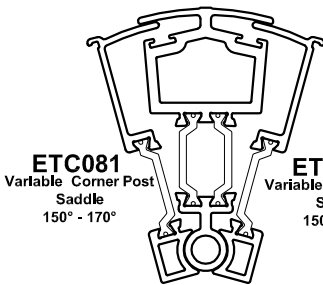

ALUMINIUM CASEMENT WINDOW ANCILLARY PROFILES ALITHERM 300 & CLASSIC-AL

ETC385
135° Corner Post

ETC048
Corner Post

ETC081
Variable Corner Post
Saddle
150° - 170°

ETC081
Variable Corner Post
Saddle
150° - 170°

ETC082
Variable Corner Post
Saddle
130° - 150°

ETC082
Variable Corner Post
Saddle
130° - 150°

ETC083
Variable Corner Post
Saddle
110° - 130°

ETC083
Variable Corner Post
Saddle
110° - 130°

ETC080
Variable Corner Post
Center

ETC080
Variable Corner Post
Center

ETC080
Variable Corner Post
Center

ETC517
Coupler

W20165
Astragal Bar

AM603
Astragal Bar

3637
PVC Frame Packer

ETC178
85mm Stub Sill

ETC157N
150mm Sill

ETD052
Coupler

ETC158N
190mm Sill

20mm Flat Trim

ETC179
225mm Sill