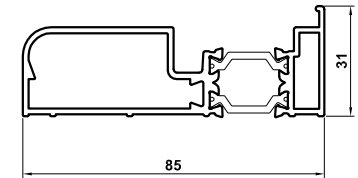

ETC082
Variable Corner Post
Saddle
130° - 150°

ETC082
Variable Corner Post
Saddle
130° - 150°

ETC083
Variable Corner Post
Saddle
110° - 130°

ETC083
Variable Corner Post
Saddle
110° - 130°

ETC080
Variable Corner Post
Center

ETC080
Variable Corner Post
Center

ETC080
Variable Corner Post
Center

ETC517
Coupler

W20165
Astragal Bar

AM603
Astragal Bar

3637
PVC Frame Packer

ETC178
85mm Stub Sill

ETC157N
150mm Sill

ETD052
Coupler

ETC158N
190mm Sill

20mm Flat Trim

ETC179
225mm Sill