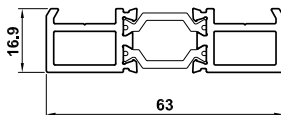

ETC080
Variable Corner Post
Center

ETC080
Variable Corner Post
Center

ETC517
Coupler

W20165
Astragal Bar

AM603
Astragal Bar

3637
PVC Frame Packer

ETC178
85mm Stub Sill

ETC157N
150mm Sill

ETD052
Coupler

ETC158N
190mm Sill

20mm Flat Trim

ETC179
225mm Sill