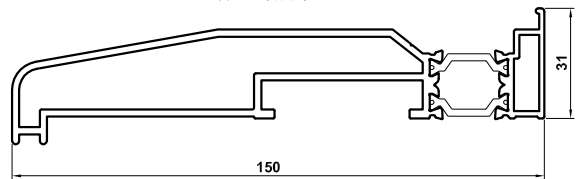

ALUMINIUM CASEMENT WINDOW ANCILLARY PROFILES ALITHERM 300 & CLASSIC-AL

ETC385
135° Corner Post

ETC048
Corner Post

ETC081
Variable Corner Post
Saddle
150° - 170°

ETC081
Variable Corner Post
Saddle
150° - 170°

ETC082
Variable Corner Post
Saddle
130° - 150°

ETC082
Variable Corner Post
Saddle
130° - 150°

ETC083
Variable Corner Post
Saddle
110° - 130°

ETC083
Variable Corner Post
Saddle
110° - 130°

ETC080
Variable Corner Post
Center

ETC080
Variable Corner Post
Center

ETC080
Variable Corner Post
Center

ETC517
Coupler

W20165
Astragal Bar

AM603
Astragal Bar

3637
PVC Frame Packer

ETC178
85mm Stub Sill

ETC157N
150mm Sill

ETD052
Coupler

ETC158N
190mm Sill

20mm Flat Trim

ETC179
225mm Sill