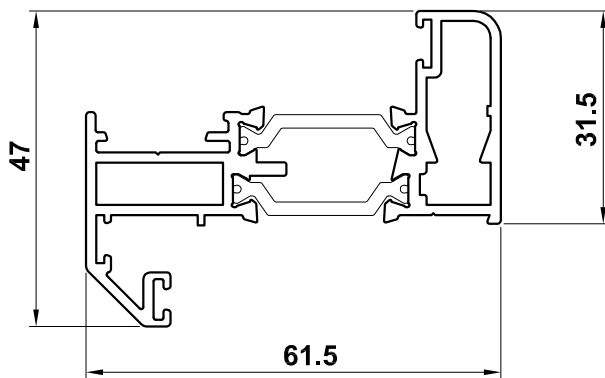

ALUMINIUM CASEMENT WINDOW MAIN PROFILES WINDOW SYSTEMS 1 & 2 CONTEMPORARY

ZSB 169
Outer Frame

ETC321
Externally Glazed Sash

ETC324N
Internally Glazed Sash

ETC333
T- Transom/ Mullion

ETC336
T- Transom/ Mullion

DV515
Outer Frame Extension

DV559
Outer Frame Extension

Bead Options for:
 externally glazed sashes (T-sashes)
 externally and internally glazed fixed lights

ETC371
28mm Glazing

ETC376
36mm Glazing

Bead Options for:
 internally glazed sashes (T-sashes)