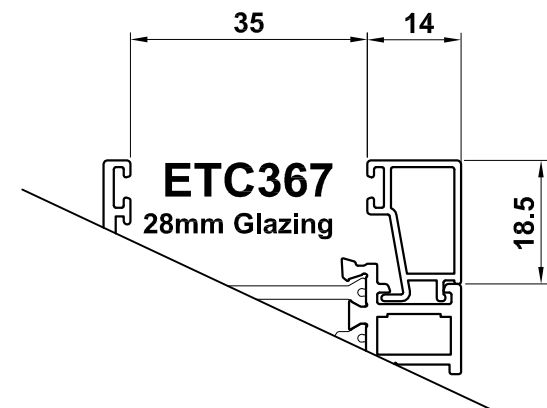

DV515
Outer Frame Extension

DV559
Outer Frame Extension

Bead Options for:
 externally glazed sashes (T-sashes)
 externally and internally glazed fixed lights

ETC371
28mm Glazing

ETC376
36mm Glazing

Bead Options for:
 internally glazed sashes (T-sashes)