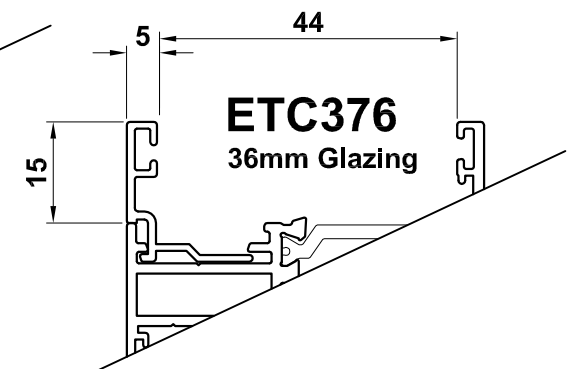

DV515
Outer Frame Extension

DV559
Outer Frame Extension

Bead Options for:
 externally glazed sashes (T-sashes)
 externally and internally glazed fixed lights

ETC371
28mm Glazing

ETC376
36mm Glazing

Bead Options for:
 internally glazed sashes (T-sashes)