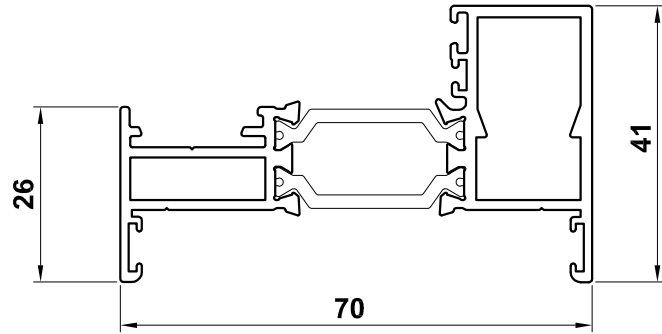

ALUMINIUM CASEMENT WINDOW MAIN PROFILES WINDOW SYSTEMS 1 & 2 CONTEMPORARY

ZSB 169
Outer Frame

ETC321
Externally Glazed Sash

ETC324N
Internally Glazed Sash

ETC333
T- Transom/ Mullion

ETC336
T- Transom/ Mullion

DV515
Outer Frame Extension

DV559
Outer Frame Extension

Bead Options for:
 externally glazed sashes (T-sashes)
 externally and internally glazed fixed lights

ETC371
28mm Glazing

ETC376
36mm Glazing

Bead Options for:
 internally glazed sashes (T-sashes)