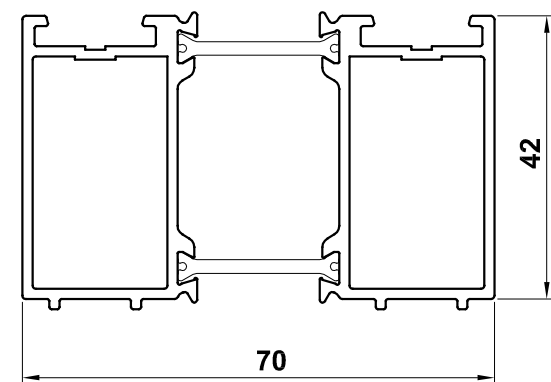

ALUMINIUM CASEMENT WINDOW MAIN PROFILES WINDOW SYSTEMS 1 & 2 CONTEMPORARY

ZSB 169
Outer Frame

ETC321
Externally Glazed Sash

ETC324N
Internally Glazed Sash

ETC333
T- Transom/ Mullion

ETC336
T- Transom/ Mullion

DV515
Outer Frame Extension

DV559
Outer Frame Extension

Bead Options for:
 externally glazed sashes (T-sashes)
 externally and internally glazed fixed lights

ETC371
28mm Glazing

ETC376
36mm Glazing

Bead Options for:
 internally glazed sashes (T-sashes)