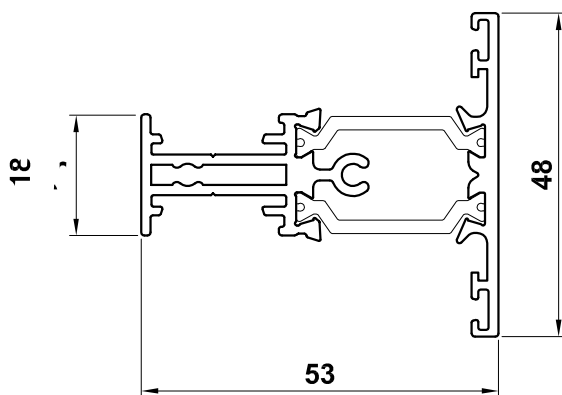

ALUMINIUM CASEMENT WINDOW MAIN PROFILES WINDOW SYSTEMS 1 & 2 CONTEMPORARY

ZSB 169
Outer Frame

ETC321
Externally Glazed Sash

ETC324N
Internally Glazed Sash

ETC333
T- Transom/ Mullion

ETC336
T- Transom/ Mullion

DV515
Outer Frame Extension

DV559
Outer Frame Extension

Bead Options for:
 externally glazed sashes (T-sashes)
 externally and internally glazed fixed lights

ETC371
28mm Glazing

ETC376
36mm Glazing

Bead Options for:
 internally glazed sashes (T-sashes)