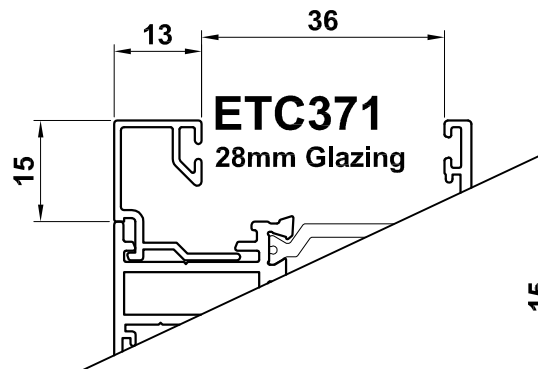

ALUMINIUM CASEMENT WINDOW MAIN PROFILES WINDOW SYSTEMS 1 & 2 CONTEMPORARY

ZSB 169
Outer Frame

ETC321
Externally Glazed Sash

ETC324N
Internally Glazed Sash

ETC333
T- Transom/ Mullion

ETC336
T- Transom/ Mullion

DV515
Outer Frame Extension

DV559
Outer Frame Extension

Bead Options for:
 externally glazed sashes (T-sashes)
 externally and internally glazed fixed lights

ETC371
28mm Glazing

ETC376
36mm Glazing

Bead Options for:
 internally glazed sashes (T-sashes)