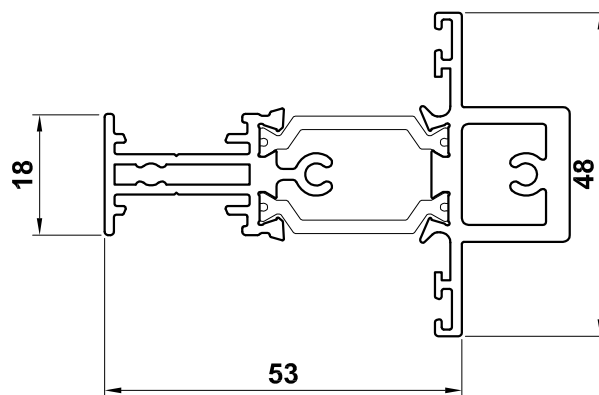

ALUMINIUM CASEMENT WINDOW MAIN PROFILES WINDOW SYSTEMS 1 & 2 CONTEMPORARY

ZSB 169
Outer Frame

ETC321
Externally Glazed Sash

ETC324N
Internally Glazed Sash

ETC333
T- Transom/ Mullion

ETC336
T- Transom/ Mullion

DV515
Outer Frame Extension

DV559
Outer Frame Extension

Bead Options for:
 externally glazed sashes (T-sashes)
 externally and internally glazed fixed lights

ETC371
28mm Glazing

ETC376
36mm Glazing

Bead Options for:
 internally glazed sashes (T-sashes)