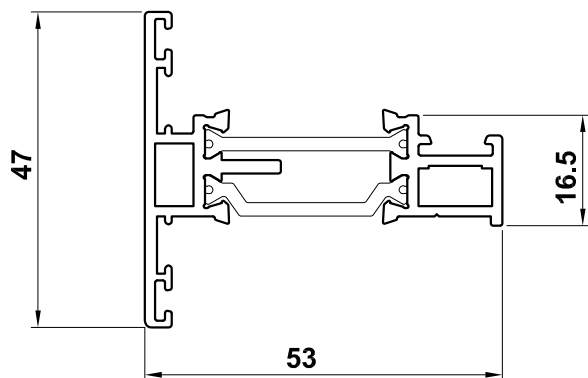

ALUMINIUM CASEMENT WINDOW MAIN PROFILES WINDOW SYSTEMS 1 & 2 CONTEMPORARY

ZSB 169
Outer Frame

ETC321
Externally Glazed Sash

ETC324N
Internally Glazed Sash

ETC333
T- Transom/ Mullion

ETC336
T- Transom/ Mullion

DV515
Outer Frame Extension

DV559
Outer Frame Extension

Bead Options for:
 externally glazed sashes (T-sashes)
 externally and internally glazed fixed lights

ETC371
28mm Glazing

ETC376
36mm Glazing

Bead Options for:
 internally glazed sashes (T-sashes)