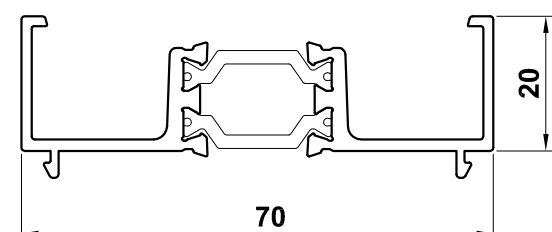

ALUMINIUM CASEMENT WINDOW MAIN PROFILES WINDOW SYSTEMS 1 & 2 CONTEMPORARY

ZSB 169
Outer Frame

ETC321
Externally Glazed Sash

ETC324N
Internally Glazed Sash

ETC333
T- Transom/ Mullion

ETC336
T- Transom/ Mullion

DV515
Outer Frame Extension

DV559
Outer Frame Extension

Bead Options for:
 externally glazed sashes (T-sashes)
 externally and internally glazed fixed lights

ETC371
28mm Glazing

ETC376
36mm Glazing

Bead Options for:
 internally glazed sashes (T-sashes)